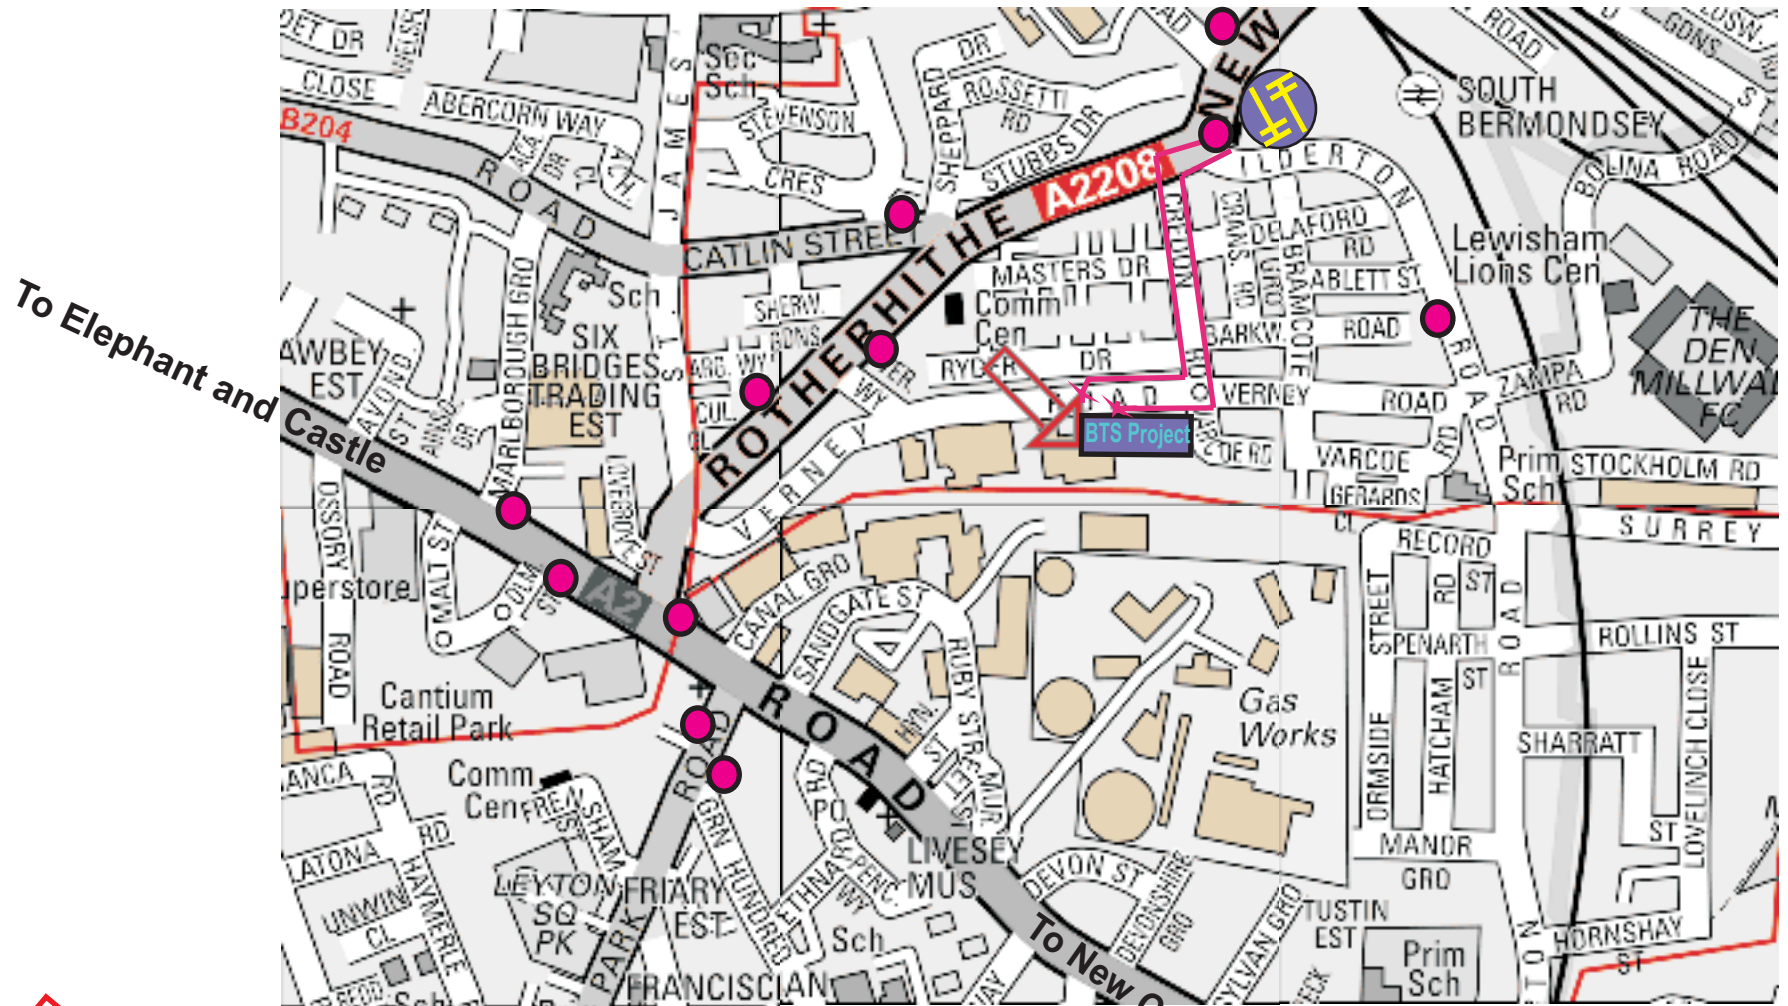

Map of BTS Project

52-56 Verney Road - London SE16 3DH

We are here

Bus stop

Recommended Route

Old Kent Road

South Bermondsey Train Station

To New Cross and Greenwich