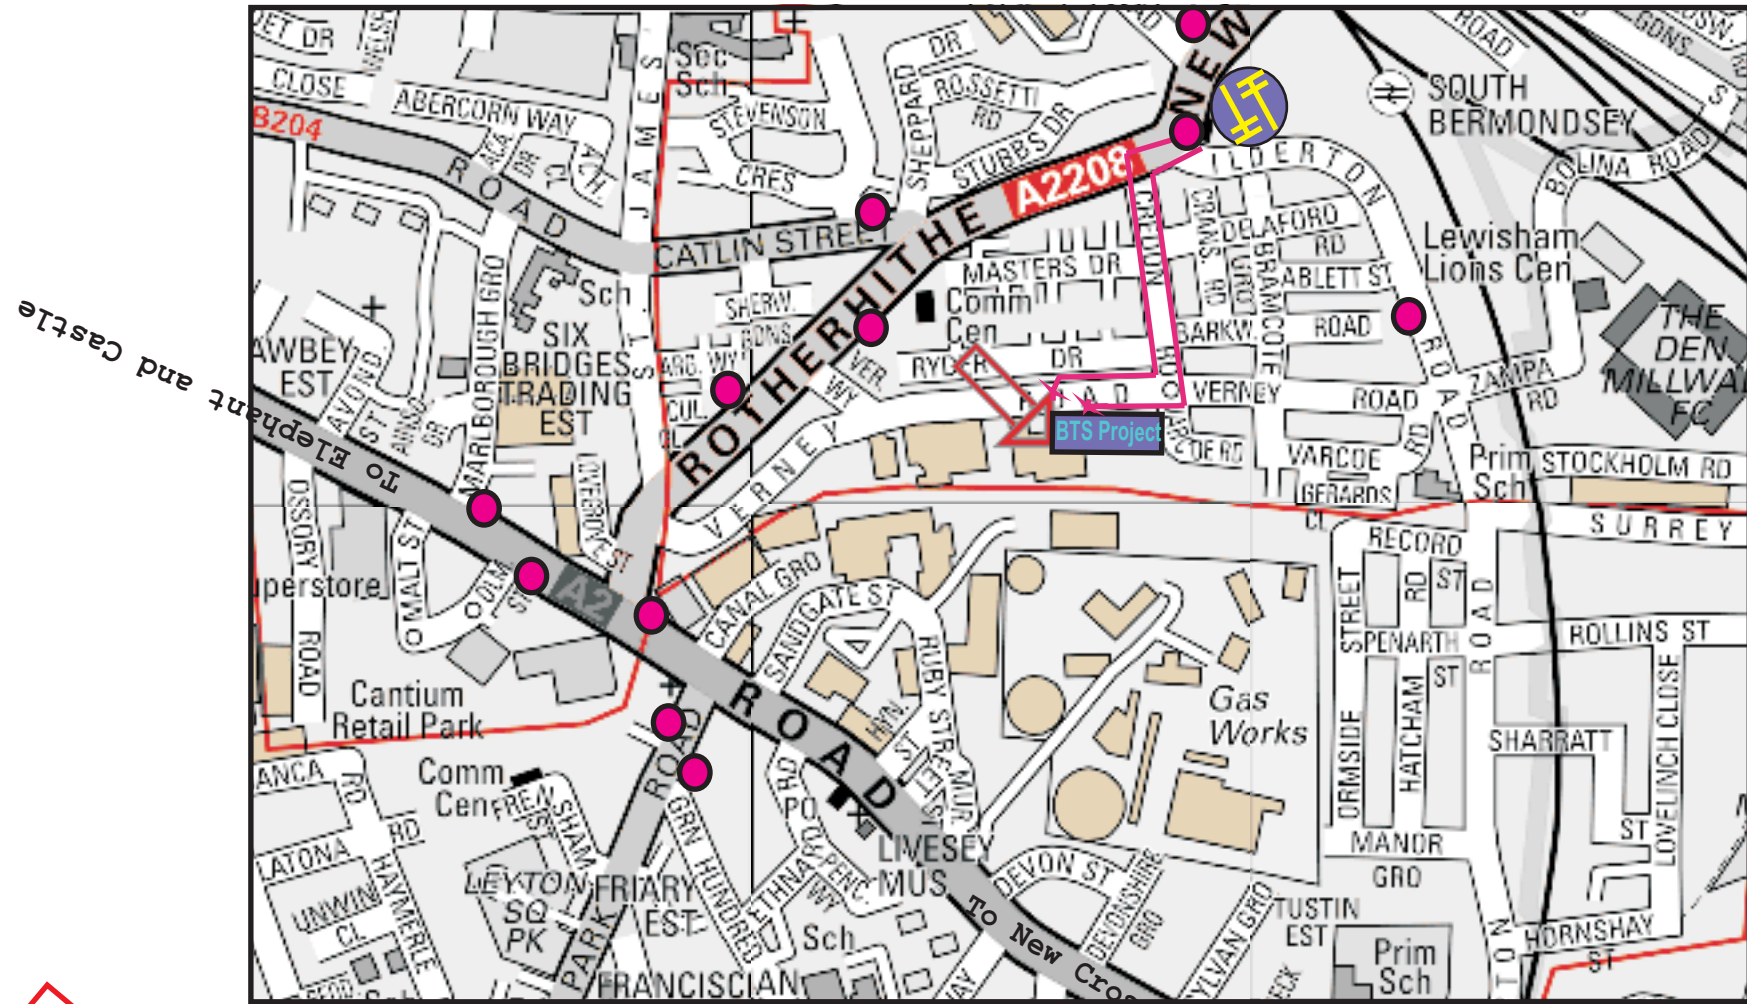

# Map of BTS Project

52-56 Verney Road - London SE16 3DH

BTS Project

We are here

Recommended Route

South Bermondsey Station

Bus stop \*

Old Kent Road

	* Bus Links			
on Rotherhithe New Road	1 -	381 -	P12	
on Old Kent Road [A2]	21 -	78 -	53 -	453